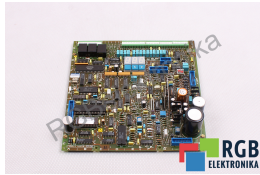

C98043 A1240 L21 06 C98040 A1240 P3 03 85 BOARD FOR 6SE1133-4WB00 D380 SIMODRIVE SIEMENS

Used SIEMENS C98043 A1240 L21 06
 Tested and cleaned.
 24 months guarantee
 Dedicated courier
 Delivery across Europe even in 24h

TECHNICAL DATA

MANUFACTURER	SIEMENS
MODEL	C98043 A1240 L21 06
CATEGORY	Others
WEIGHT [KG]	1.0
HEIGHT [CM]	5.0
LENGHT [CM]	24.0
WIDTH [CM]	24.0

24/7 SUPPORT AVAILABLE
[+48 71 750 09 78](tel:+4871750978)

WRITE TO US
info@rgbelektronika.pl